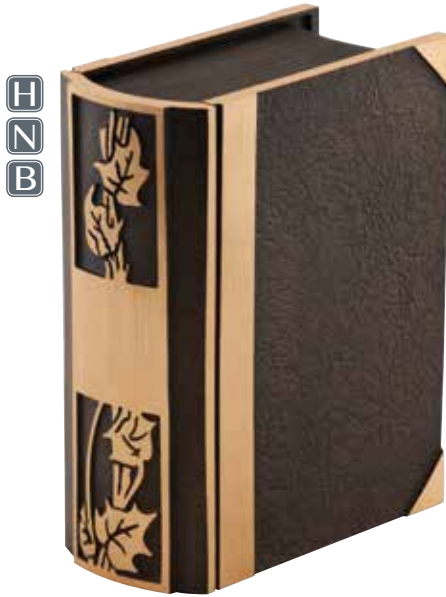

H  
N  
B

71010526  
**IVY BOOK**  
 10" H x 3 <sup>7</sup>/<sub>8</sub>" W x 7 <sup>1</sup>/<sub>2</sub>" D  
 CAST BRONZE  
 Volume: 210ci  
 Access: Spine & Page  
 spine only

H  
N  
B

71010470  
**MOROCCO BOOK**  
 10" H x 3 <sup>7</sup>/<sub>8</sub>" W x 7 <sup>1</sup>/<sub>2</sub>" D  
 CAST BRONZE  
 Volume: 210ci  
 Access: Spine & Page  
 spine only