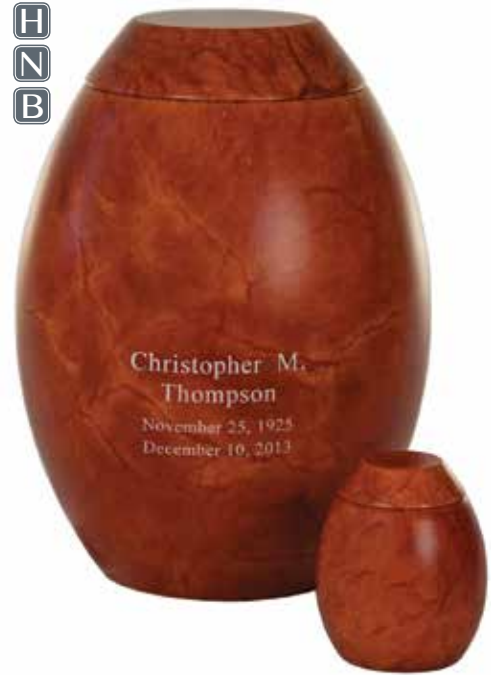

alabaster urns

Alabaster is a natural stone known for its special color, texture, streaks and translucent properties. Resembling marble, but softer in texture, alabaster can easily be worked into various shapes. Once considered to be a semi-precious stone, fine grained alabaster has been used for centuries for statuary, carvings and other ornaments. Made in Spain.

H
N
B

3AAM1 MADRID 10 1/2" H x 7 1/2" Dia. Volume: 230ci Access: Top <i>shown w/ optional engraving</i> <i>shown w/ times new roman font</i>	3AAMKS MADRID KEEPSAKE 3 1/2" H x 3 1/8" Dia. Volume: 6ci Access: Top

H
N
B