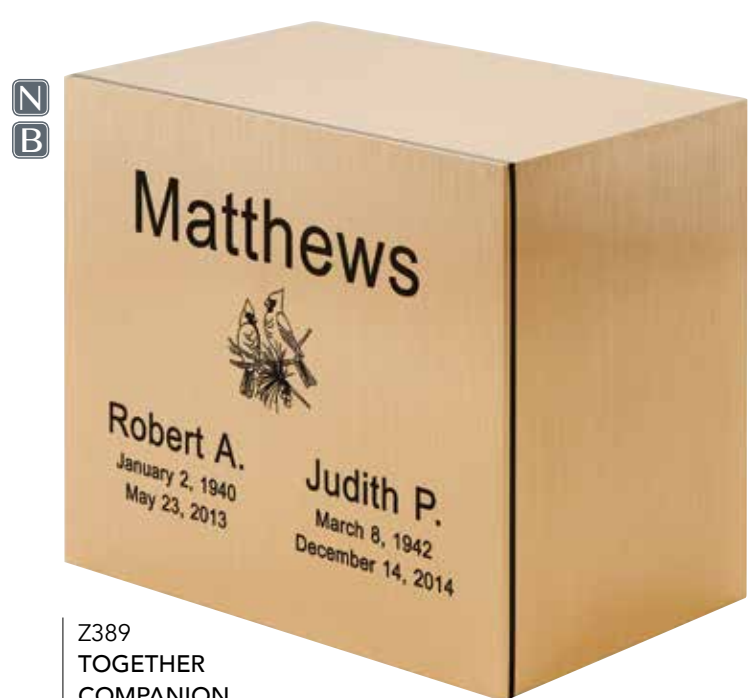

Z389
**TOGETHER
COMPANION**
8" H x 9 1/2" W x 6 1/8" D
FABRICATED BRONZE
Volume: 420ci
Access: Bottom

shown w/ optional engraving - shown w/ arial font