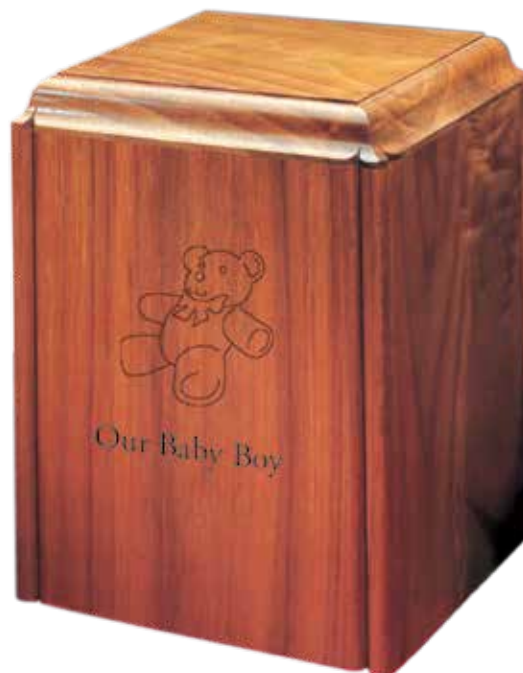

3WC580
BLOCK

3 1/8" H x 3 1/2" W x 3 1/2" D
CERAMIC W/ 24KT GOLD PLATING
Volume: 12ci
Access: Bottom
letters spell "baby"

H
N
B

H
N
B

3WW600
NOAH'S ARK

5 1/8" H x 7 1/2" W x 5 5/8" D
MAPLE
Volume: 50ci
Access: Bottom
solid maple with laser inlay design

← top only

3WW500
SPIRIT

6 1/4" H x 4 5/8" W x 4 5/8" D
SOLID WALNUT
Volume: 90ci
Access: Bottom
shown w/ optional Teddy Bear and
message engraving
shown w/ times new roman font

H
N
B

←